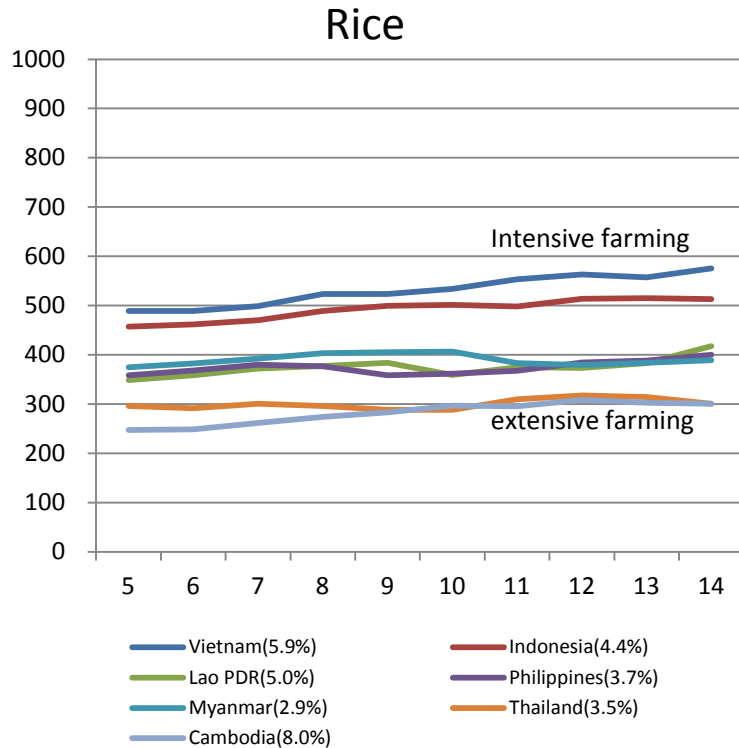

# Yield feature of rice

## Yield and Coefficient Variation by Production countries

Average Coefficient Variation by Countries : **4.8%**

Average Coefficient Variation by Countries : **10.5%**

1. Rice yield is hardly influenced by yield requisites like agricultural technology and farmer's motivation.
2. And the year's variation of rice yield is small.