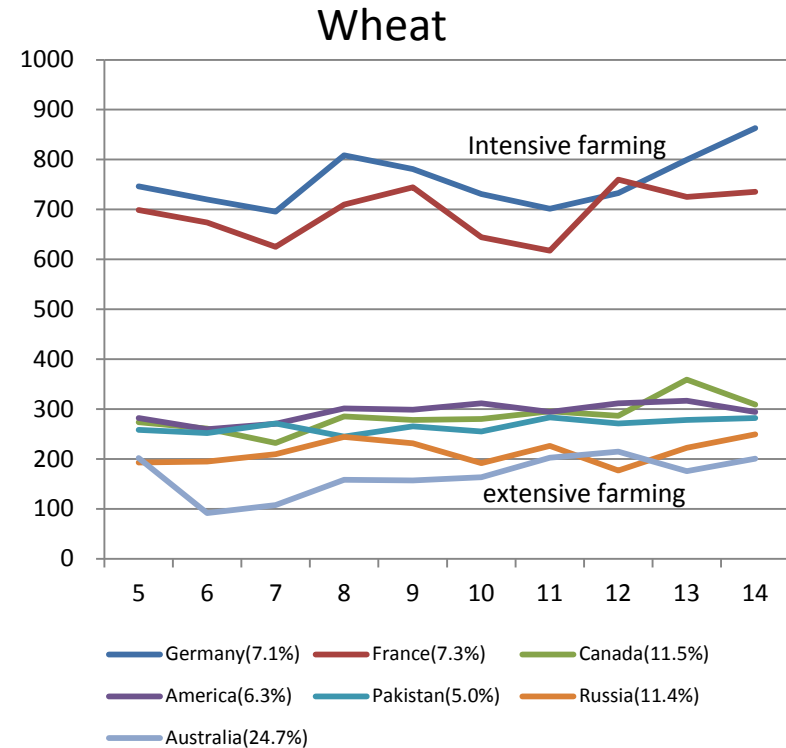

# Yield feature of rice

## Yield and Coefficient Variation by Production countries

Average Coefficient Variation by Countries : **4.8%**

Average Coefficient Variation by Countries : **10.5%**

1. Rice yield is hardly influenced by yield requisites like agricultural technology and farmer's motivation.
2. And the year's variation of rice yield is small.